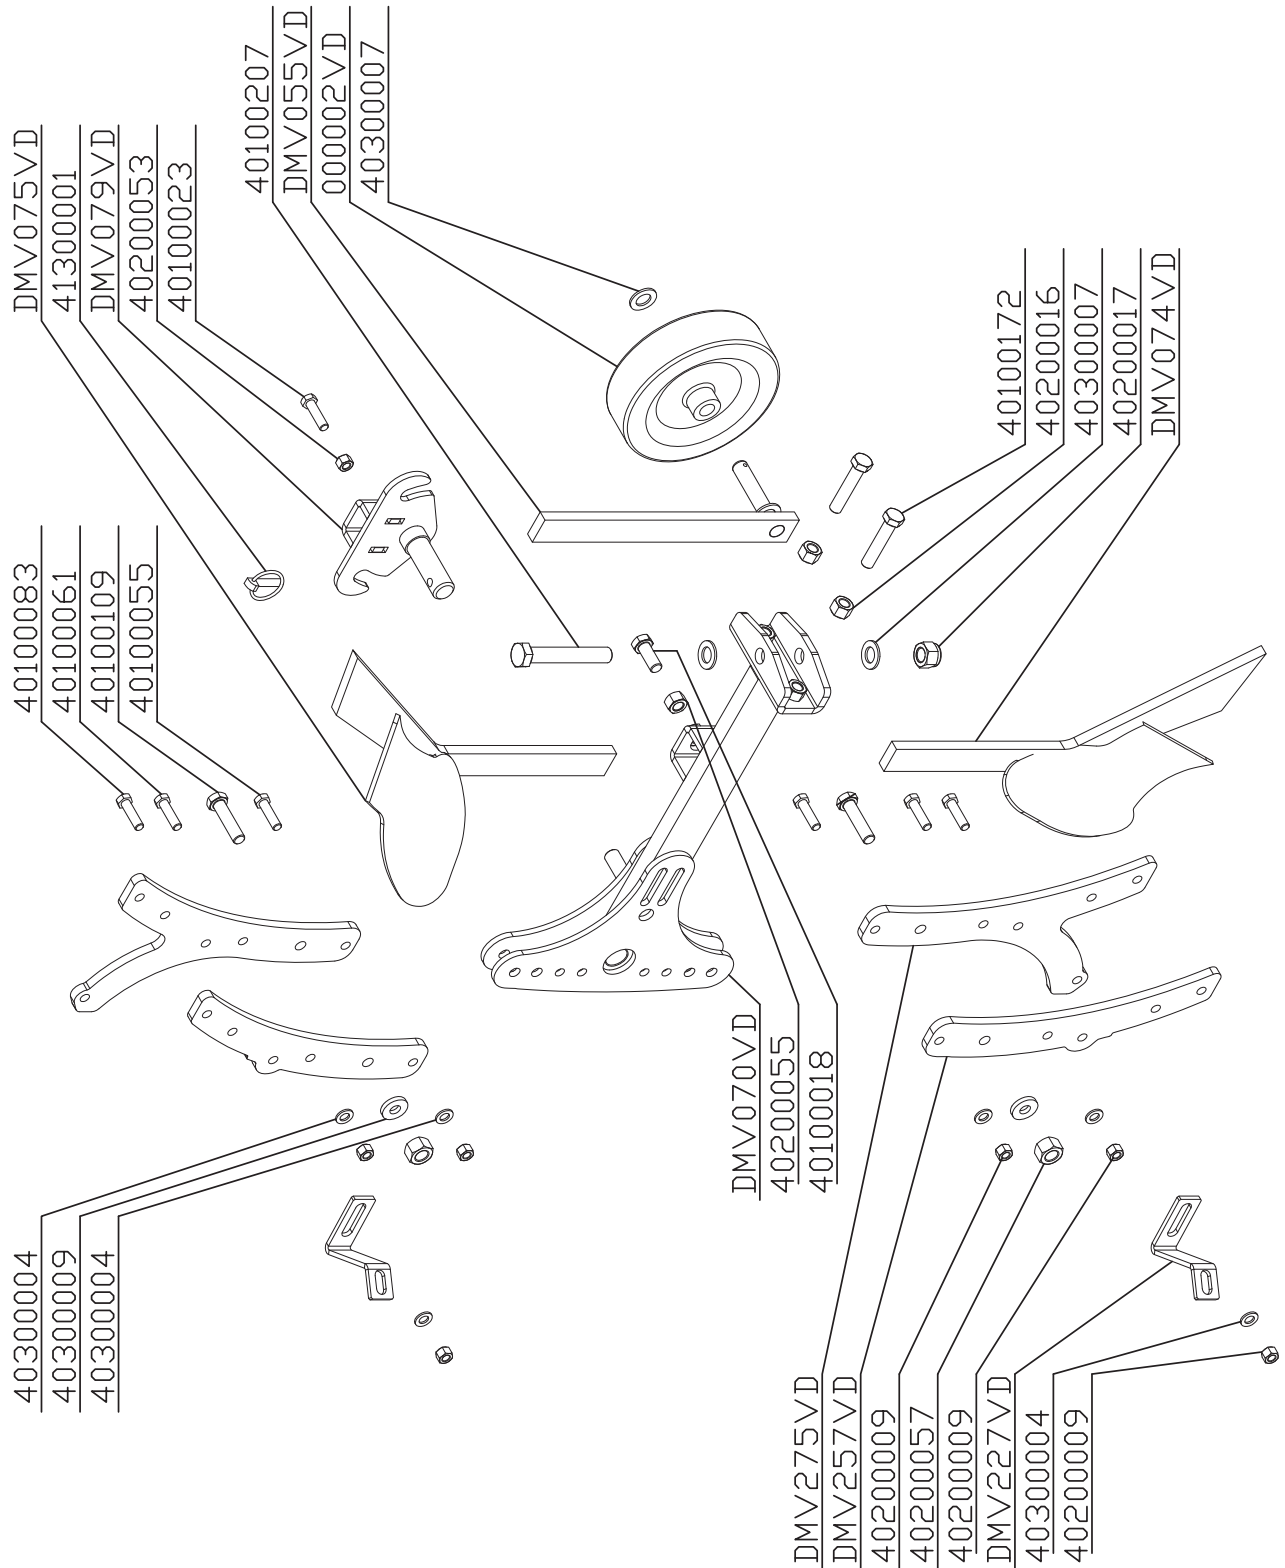

RM 10 - 12

Aratro Reversibile
Reversible Plough
Brabant Reversible

TELAIO - FRAME - CHASSIS

RM 10 - 12

Aratro Reversibile
Reversible Plough
Brabant Reversible

CORPI LAVORANTI - WORKING BODIES - CORPS LABOURANTS

RM 10 - 12

Aratro Reversibile
Reversible Plough
Brabant Reversible

PORTA ATTREZZI - TOOL HOLDER - PORTE OUTILS