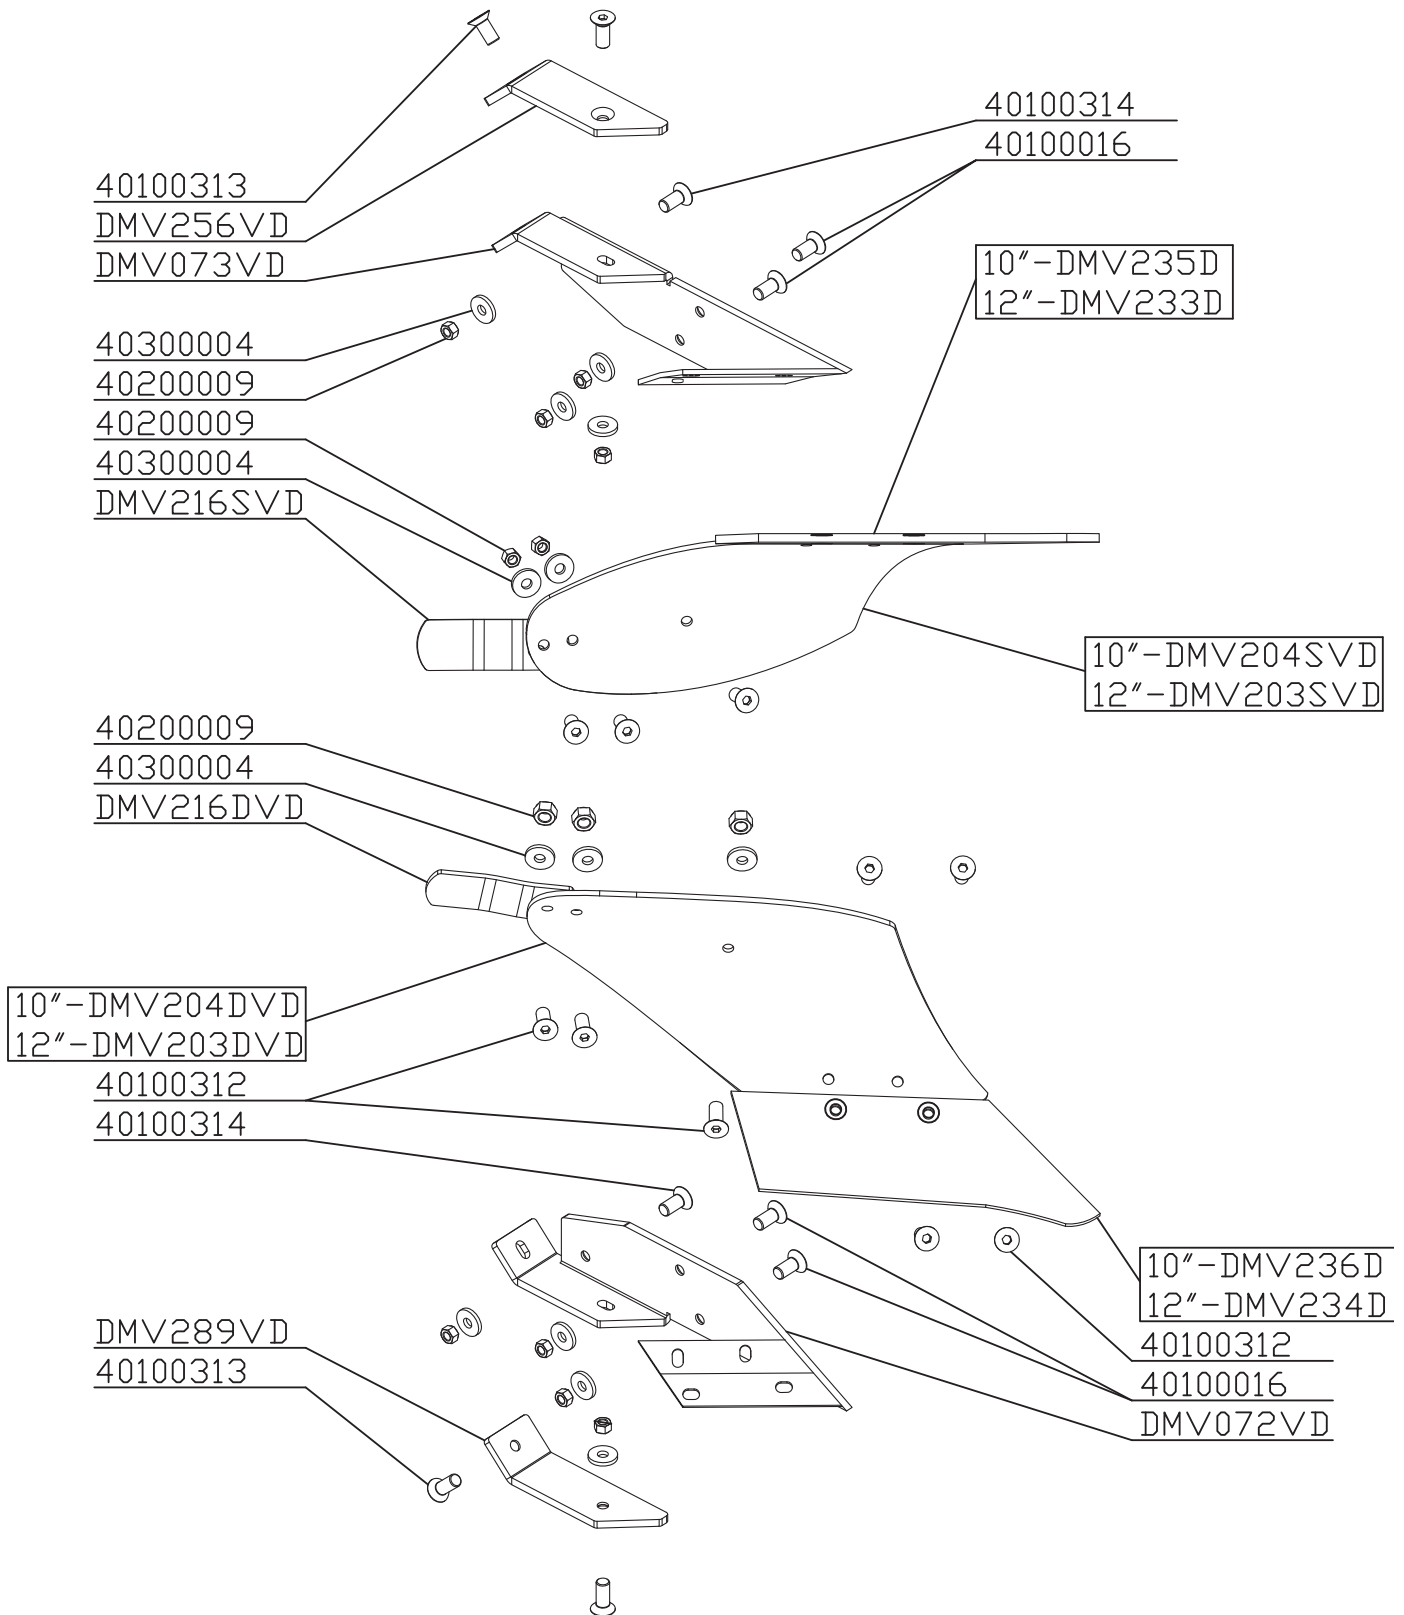

RM 10 - 12

Aratro Reversibile
Reversible Plough
Brabant Reversible

TELAIO - FRAME - CHASSIS

RM 10 - 12

Aratro Reversibile
Reversible Plough
Brabant Reversible

CORPI LAVORANTI - WORKING BODIES - CORPS LABOURANTS

RM 10 - 12

Aratro Reversibile
Reversible Plough
Brabant Reversible

PORTA ATTREZZI - TOOL HOLDER - PORTE OUTILS